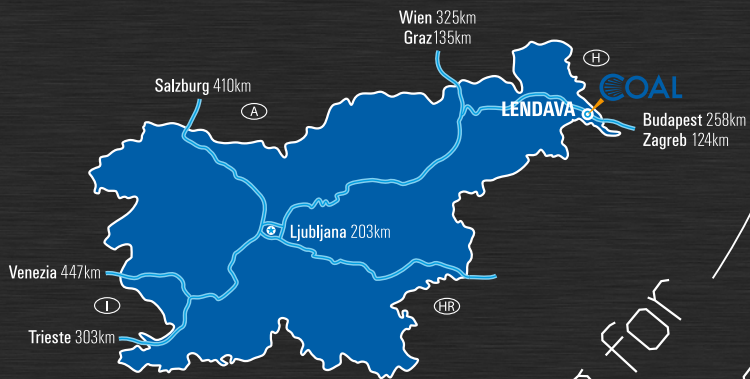

Distributors

Our distributors worldwide can be found on our website www.the-airgun-pellets.com.

1 row
25cart

Max
5-6rows

1000kg
max.

Would you like to have your own designed pellets?

Would you like to have your own designed pellets?
Then you found the right partner for your idea. You can choose
between the options of your own designed boxes, the choice of
shape and weight of pellets, the type and size of the packaging...
No matter what your ideas are, we will realize them.
Tell us about your ideas, make them come true!