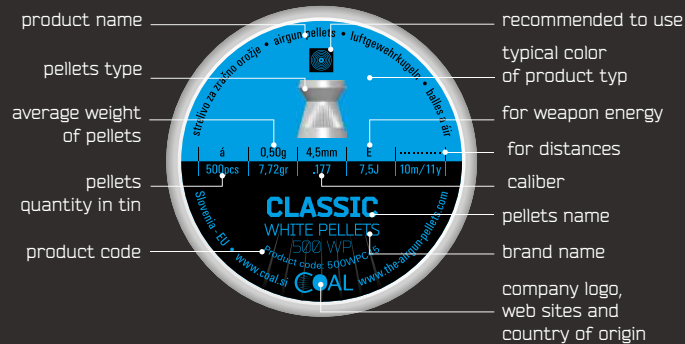

Labels with clean informations

The Symbols

caliber		4,5mm | .177
weight		0,47g | 7,25gr
for weapon energy		7,5J
recommended to use		
for ranges		10m | 11y
quantity in tin (pcs.)		200 500
content of cardboard box (tins)		60 24

- hobby line pellets
- sport line pellets
- field line pellets
- hunting line pellets