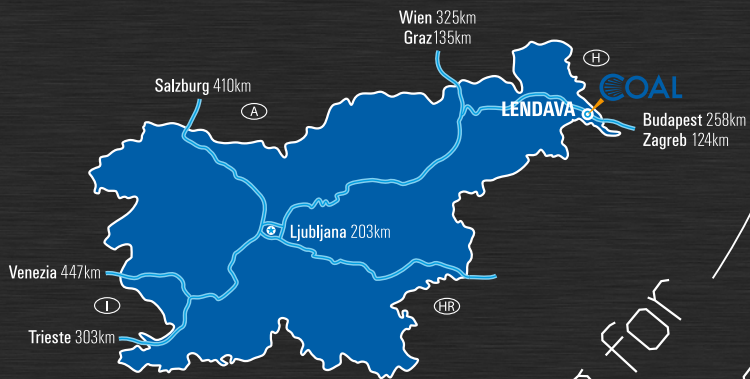

If you're looking for
high quality airgun pellets,
you've found them!

Cos Ltd.
Nova ulica 1, Petišovci
SI-9220 Lendava
Slovenia (EU)
phone: +386 40 896 007
fax: +386 25 788 274
e-mail: info@coal.si
www.coal.si
www.the-airgun-pellets.com