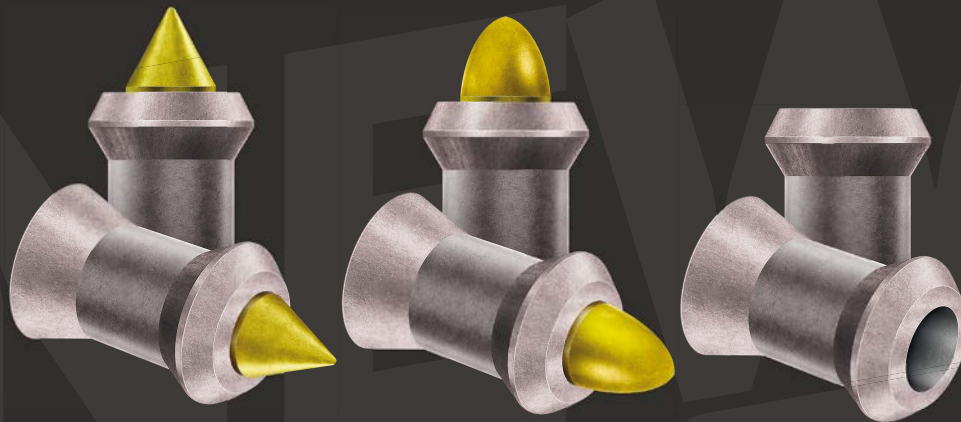

NEW 2024

Stinger | Shocker

You can find them on the page 21-22